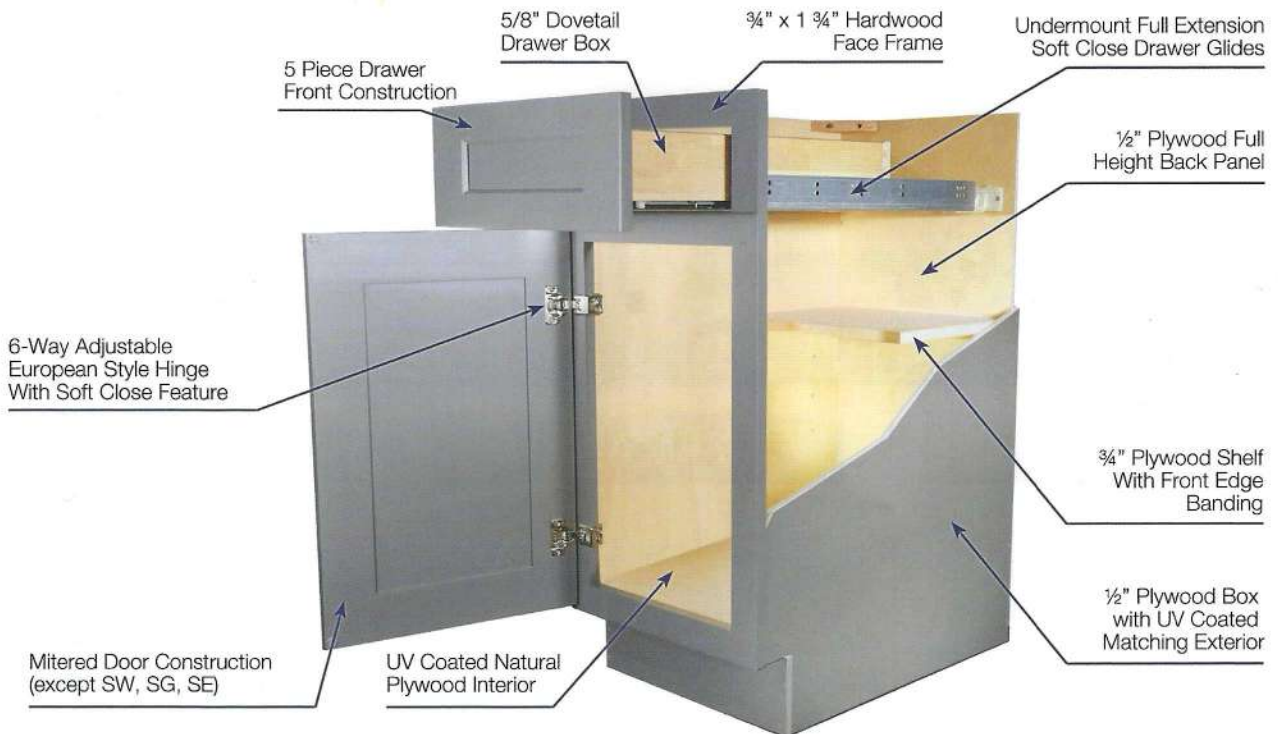

Tosrance White

PRODUCT DETAILS

- 1/2" PLYWOOD BOX WITH UV COATED MATCHING EXTERIOR
- FULL EXTENSION SOFT-CLOSE DRAWER GLIDES
- EXPANSIVE CABINET AND ACCESSORY SKU AVAILABILITY
- TRADITIONAL AND CONTEMPORARY DOOR STYLES
- CARB2 COMPLIANT

FRAMED SPECIFICATIONS

CAPITAL

collection

Verona Storm Grey

PRODUCT DETAILS

- 18MM PLYWOOD COMPOSITE CABINET BOX WITH THERMOFUSED MELAMINE INSIDE AND OUT
- UNIVERSAL CABINET BOX WITH GREY LINEN FINISH
- ALL EDGES ARE EDGE BANDED WITH 1MM MATCHING PVC EDGE BANDING WITH RADIUS EDGES
- WOOD DOWEL AND EUROPEAN STYLE SCREW ASSEMBLY
- **depthplus** 13-1/2" DEEP WALL CABINETS STANDARD